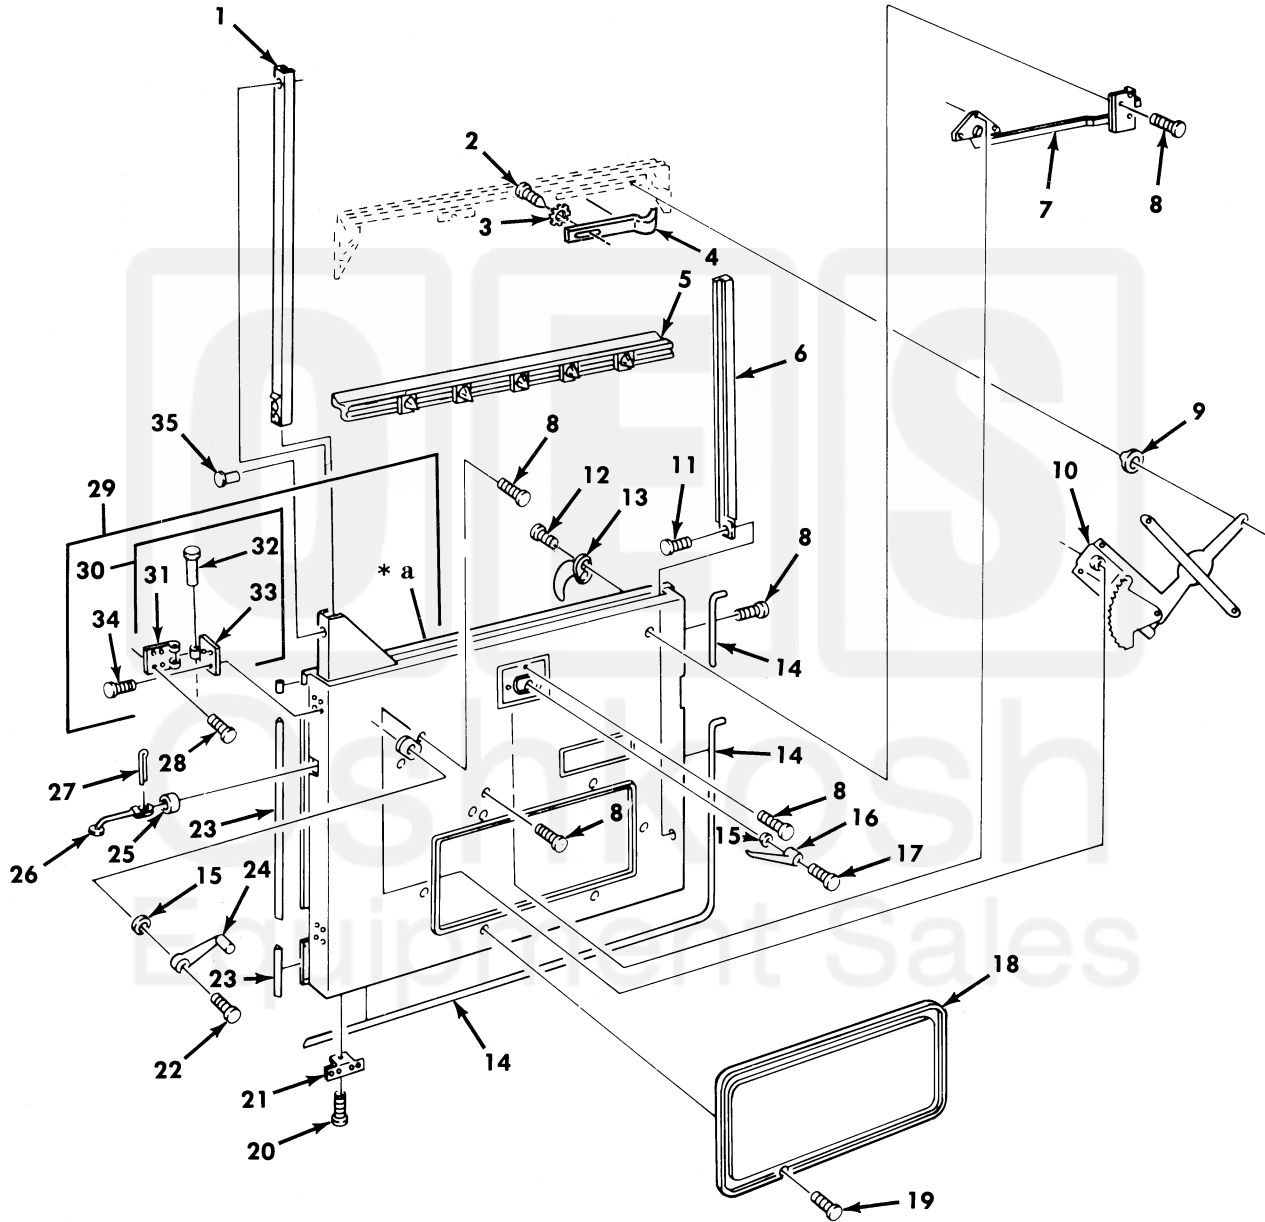

UNIT, DIRECT SUPPORT, AND GENERAL SUPPORT MAINTENANCE
REPAIR PARTS AND SPECIAL TOOLS LIST
TRUCK, 5-TON, 6X6, M809 SERIES TRUCKS (DIESEL)

* a PART OF ITEM 29

Figure 256. Door, Cab Assembly.

(1) ITEM NO	(2) SMR CODE	(3) NSN	(4) CAGEC	(5) PART NUMBER	(6) DESCRIPTION AND USABLE ON CODE (UOC)	(7) QTY
GROUP 1801 BODY,CAB,AND HOOD ASSEMBLIES						
FIG. 256 DOOR,CAB ASSEMBLY						
1	PAOZZ	2540-00-737-3298	19207	7373298	CHANNEL,LIFT,VEHICL.....	2
2	PAOZZ	5305-00-995-3569	96906	MS24629-22	SCREW,TAPPING.....	2
3	PAOZZ	5310-00-209-0788	96906	MS35335-30	WASHER,LOCK.....	2
4	PAOZZ	2510-01-022-5783	19207	11682321	BRACKET,CAB DOOR SASH STOP.....	2
5	PAOZZ	2510-00-737-3287	19207	7373287	WEATHERSTRIP.....	2
6	PAOZZ	2540-00-737-3286	19207	7373286	CHANNEL,LIFT,VEHICL.....	2
7	PAOZZ	2540-00-737-3276	19207	7373276	LATCH,DOOR,VEHICULA LEFT.....	1
7	PAOZZ	2540-00-737-3277	19207	7373277	LATCH,DOOR,VEHICULA RIGHT.....	1
8	PAOZZ	5305-00-531-0339	21450	594270	SCREW,ASSEMBLED WAS.....	12
9	PAOZZ	2540-00-562-0422	19207	7529309	FASTENER,REGULATOR.....	4
10	PAOZZ	2540-00-693-0602	19207	7373289	REGULATOR,VEHICLE W LEFT.....	1
10	PAOZZ	2540-00-693-0603	19207	7373290	REGULATOR,VEHICLE W RIGHT.....	1
11	PAOZZ	5305-00-442-3217	96906	MS24629-66	SCREW,TAPPING.....	2
12	PAOZZ	5305-00-483-2339	19207	8743908	SCREW,CAP,SOCKET HE.....	4
13	PAOZZ	2540-00-741-0715	19207	7410715	HANDLE,DOOR,VEHICUL.....	2
14	PAOZZ	9390-01-285-9623	19207	12368265	NONMETALLIC SPECIAL.....	2
15	PAOZZ	5330-00-621-2565	19207	7397852	GASKET.....	4
16	PAOZZ	2540-00-797-5609	19207	7975609	HANDLE,DOOR,VEHICUL.....	2
17	PAOZZ	5305-00-088-1302	19207	8743909	SCREW,CAP,SOCKET HE.....	2
18	PAOZZ	5340-00-693-0604	19207	7373299	COVER,ACCESS.....	2
19	PAOZZ	5305-00-855-0961	96906	MS24629-35	SCREW,TAPPING,THREA.....	12
20	PAOZZ	5305-00-432-4163	96906	MS51861-24	SCREW,TAPPING.....	10
21	PAOZZ	5340-00-737-3283	56442	7373283	BRACKET,ANGLE.....	10
22	PAOZZ	5305-00-145-0602	19207	8743910	SCREW,CAP,SOCKET HE.....	2
23	PAOZZ	9390-01-285-9623	19207	12368265	NONMETALLIC SPECIAL.....	2
24	PAOZZ	2540-00-737-3304	19207	7373304	HANDLE,WINDOW REGUL.....	2
25	PAOZZ	2510-00-057-1630	19207	8757843	PAD,DOOR CHECK.....	2
26	PAOZZ	2510-01-084-9633	19207	8757842-1	ROD,DOOR CHECK,VEHI.....	2
27	PAOZZ	5315-00-059-0205	96906	MS24665-490	PIN,COTTER.....	2
28	PAOZZ	5305-01-237-7571	19207	8743912	SCREW,CAP,SOCKET HE.....	12
29	PAOOO	2510-00-737-3293	19207	7373293	DOOR,VEHICULAR RIGHT.....	1
29	PAOOO	2510-00-737-3294	5U403	7373294	DOOR,VEHICULAR LEFT.....	1
30	PAOZZ	5340-00-737-3284	19207	7373284	.HINGE,BUTT.....	2
31	PAOZZ	5340-01-114-7657	19207	7529302	..LEAF,BUTT HINGE.....	2
32	PAOZZ	5315-00-338-1621	19207	7539131	..PIN,STRAIGHT,HEADED.....	2
33	PAOZZ	5340-01-114-7656	19207	7529301	..LEAF,BUTT HINGE.....	2
34	PAOZZ	5305-00-078-7021	19207	8743911	.SCREW,CAP,SOCKET HE.....	8
35	PAOZZ	5320-00-262-6492	11083	7B5049	RIVET,TUBULAR.....	2